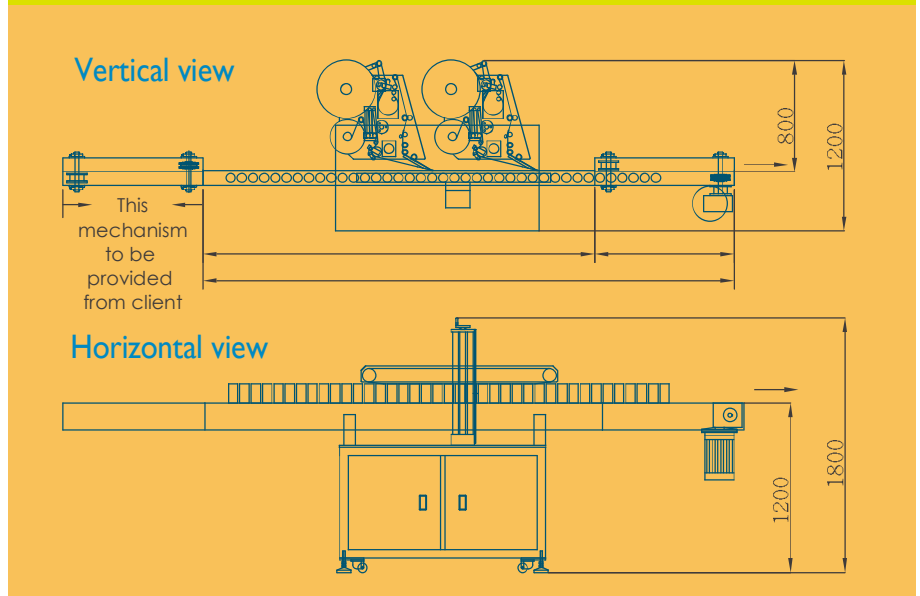

High Speed Exchange Labeling Machine

adhere promotion labels and ID labels on Various Containers with Pressure-sensitive Label

Max. Speed **1600** bpm

Main action and Vice-action co-operate perfectly to accomplish speedy labeling **without loss**.

SEL1600 has the honor of being adopted by **Swire Coke-cola** (Kaoshiung, Taiwan).

Your Label- Serviced by **LEBAL®**
PERFECT LABELER made in Taiwan